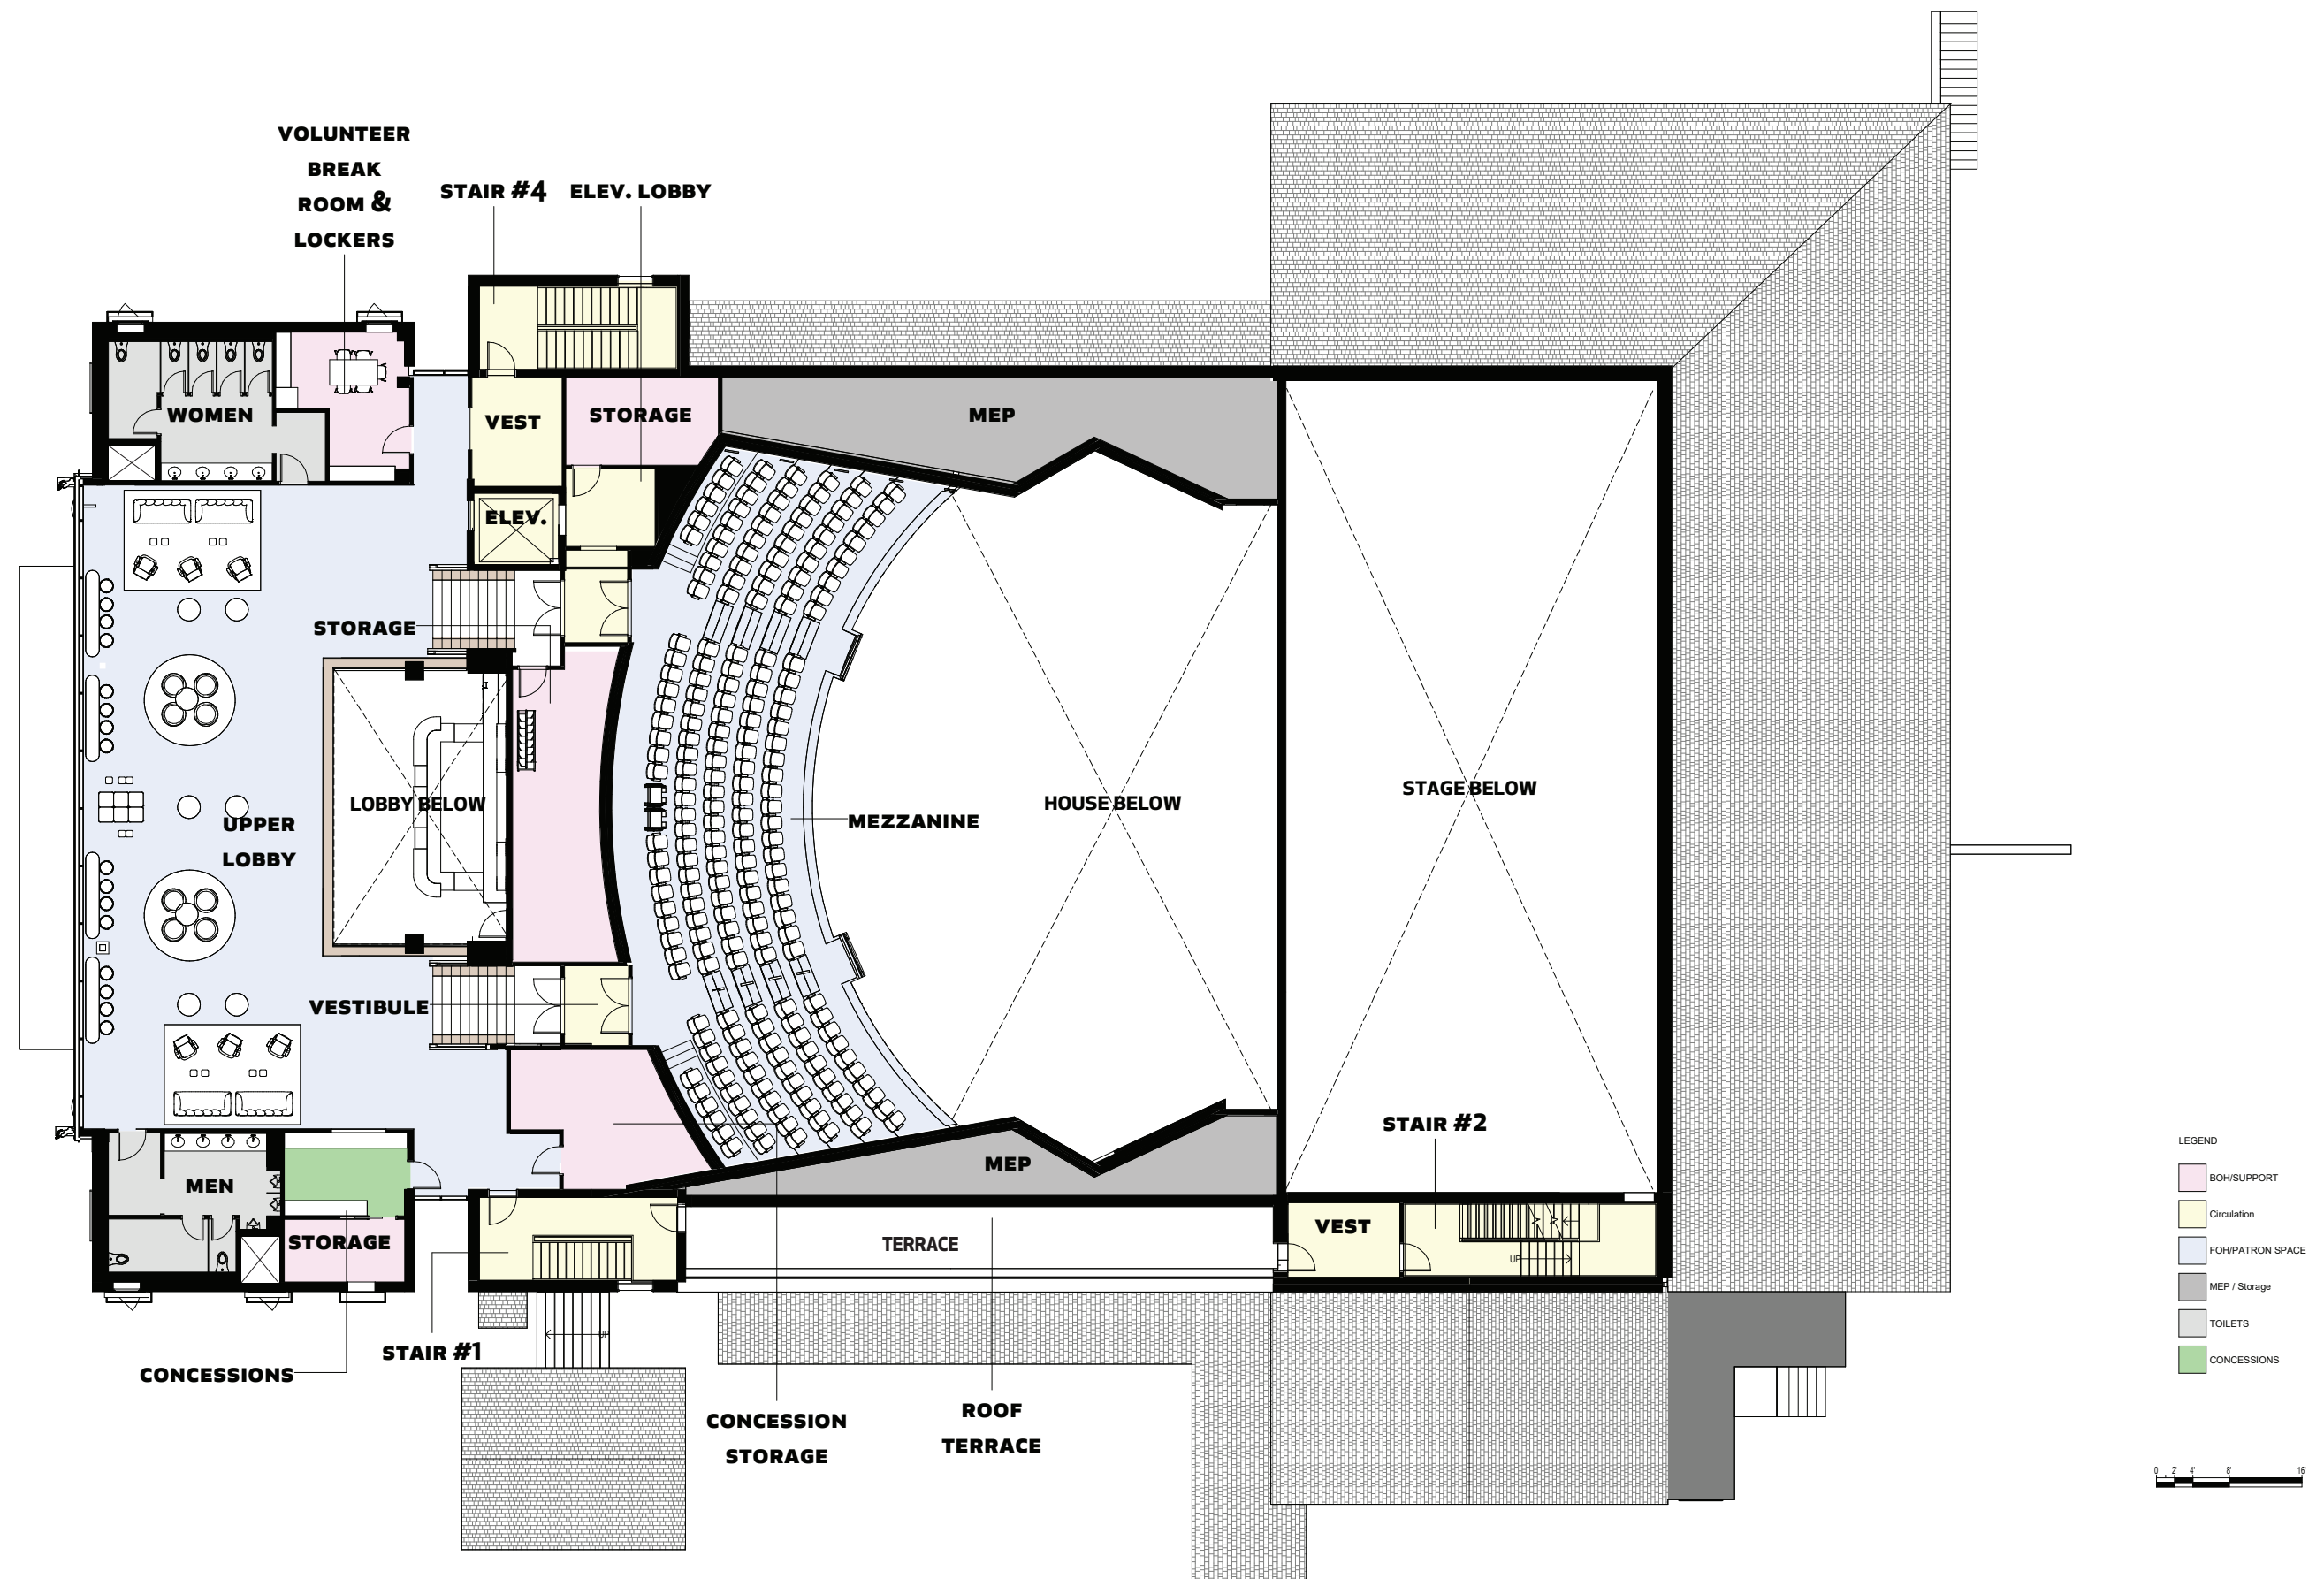

OGUNQUIT PLAYHOUSE

EXTERIOR DESIGN

JCJ ARCHITECTURE

17 DECEMBER 2025

PLAYHOUSE OUTDOOR PATIO

MAIN LEVEL PLAN - THEATER OVERALL SITE

LOWER LEVEL PLAN

THEATER - UPPER LEVEL PLAN

PAVILION PLAN

Proposed Education, Enrichment, and Outreach Center

Proposed Education, Enrichment, and Outreach Center

Proposed Education, Enrichment, and Outreach Center