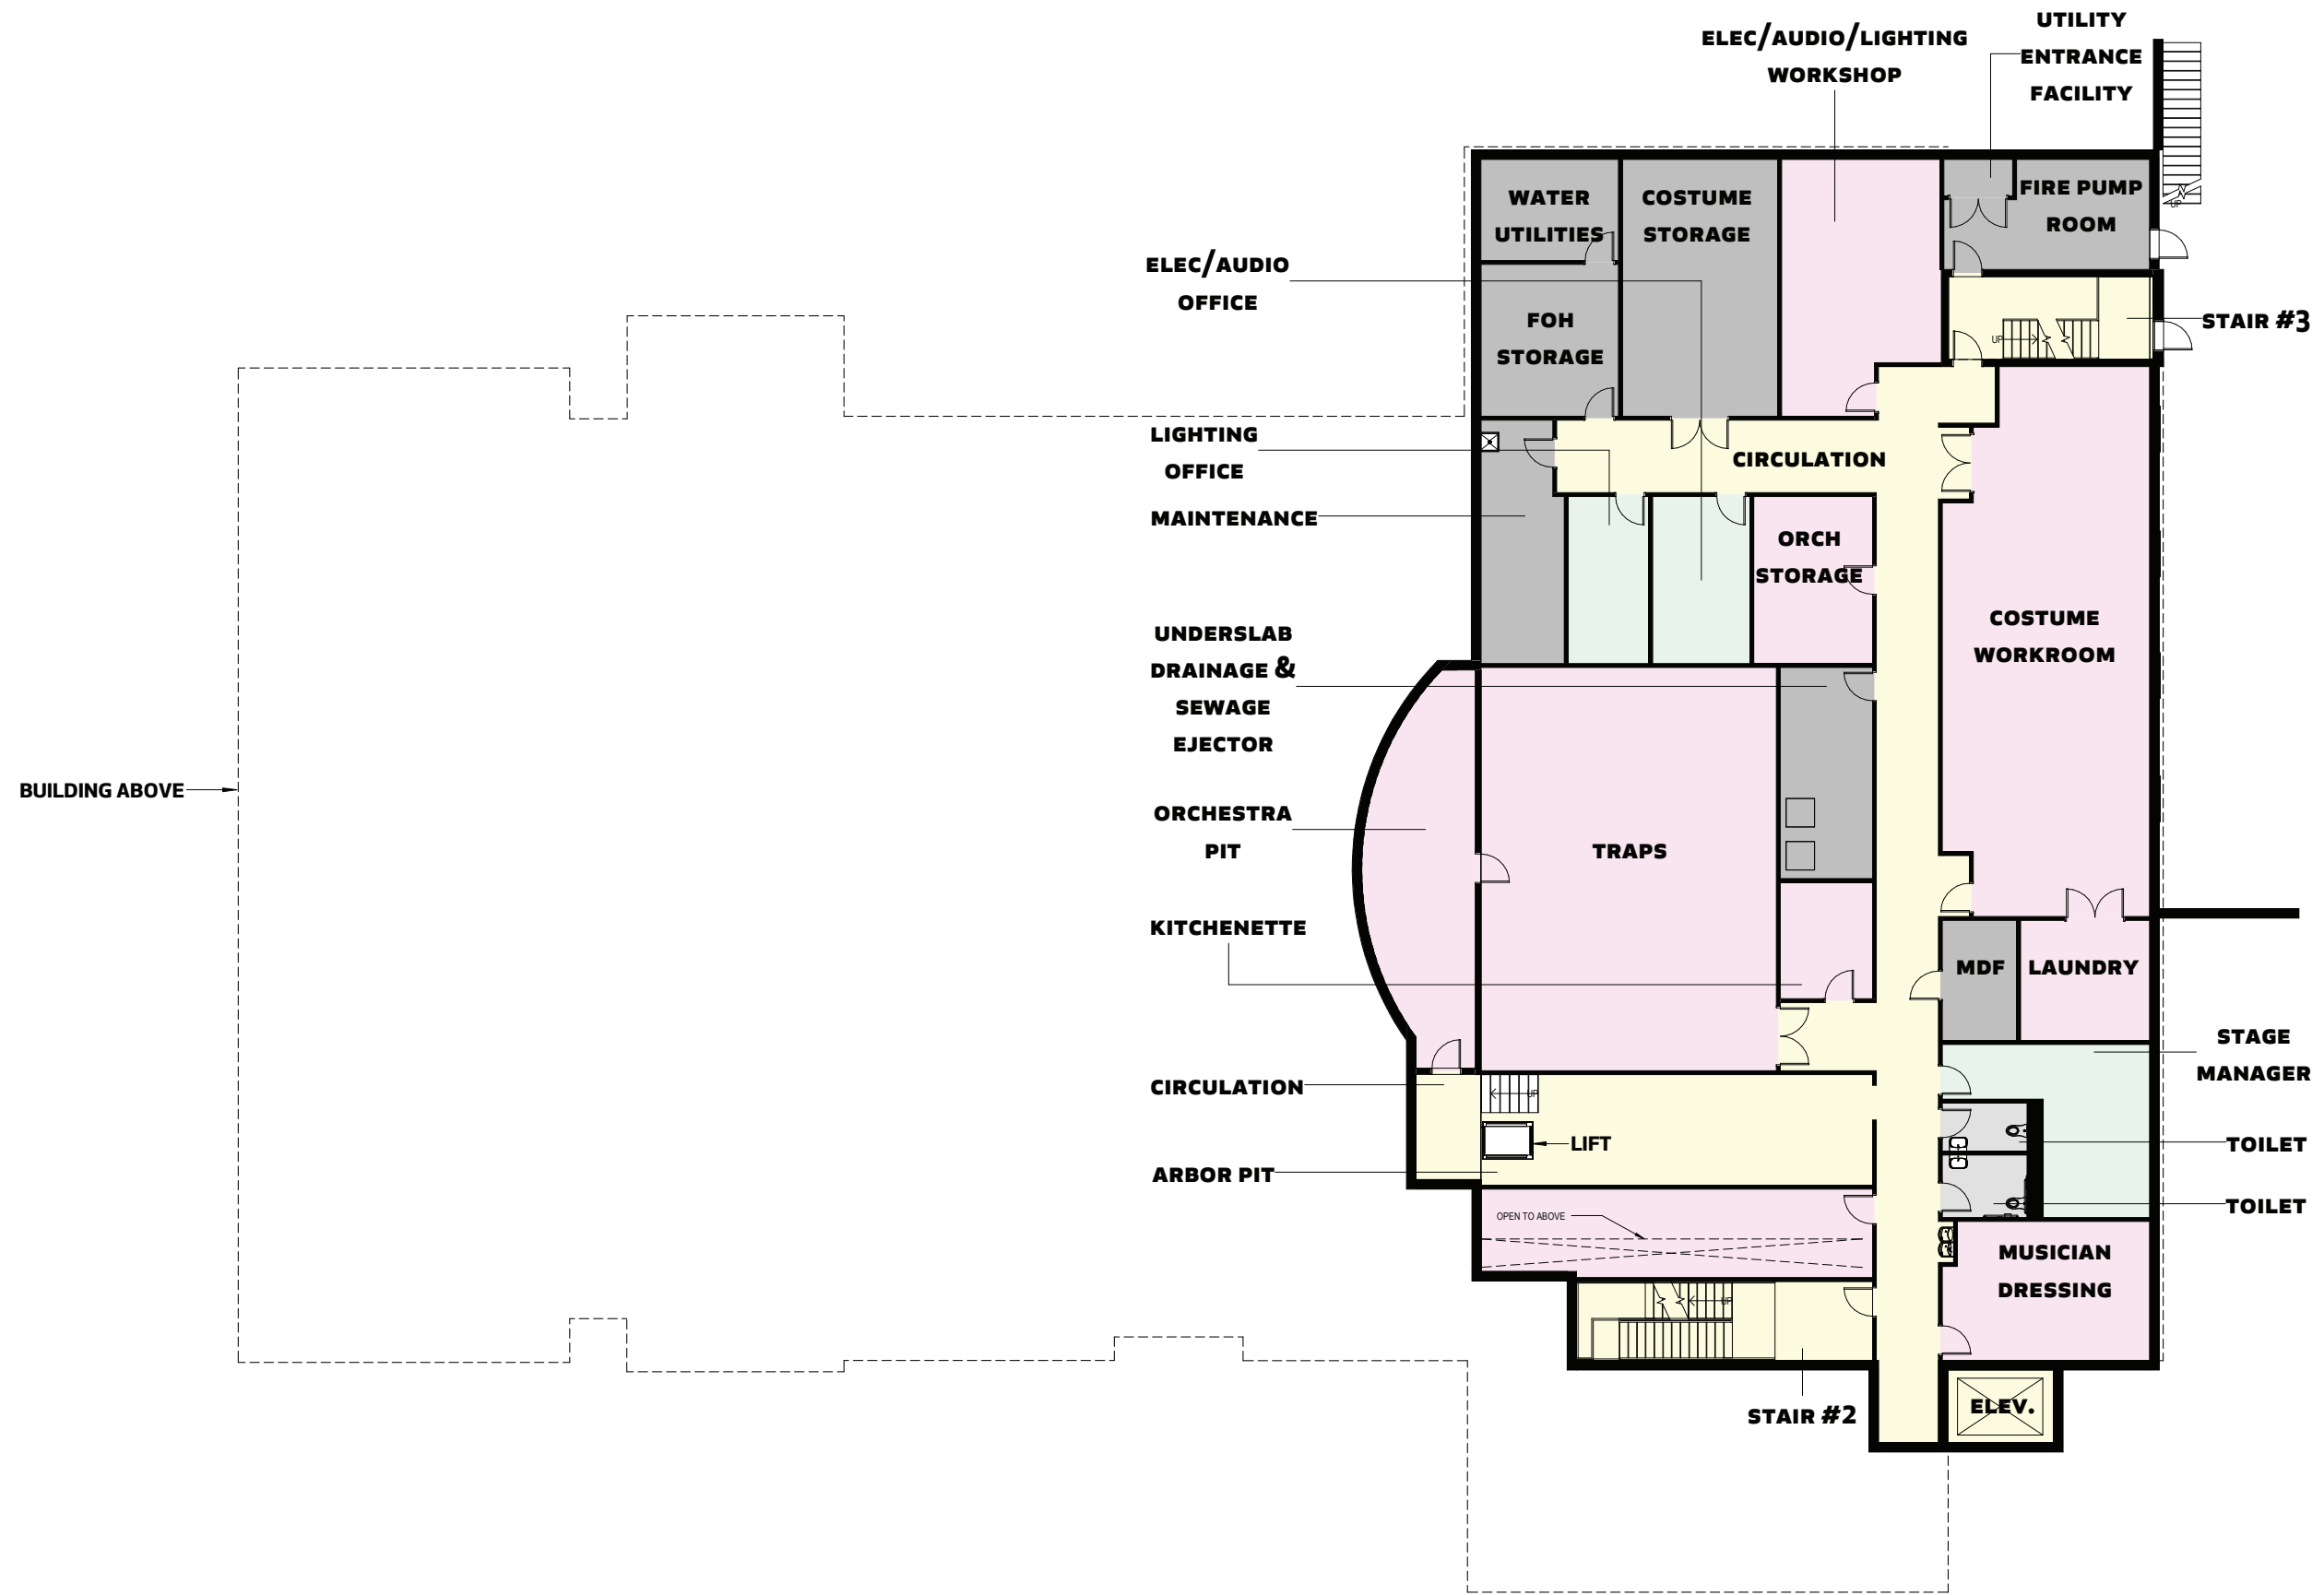

OGUNQUIT PLAYHOUSE

EXTERIOR DESIGN

JCJ ARCHITECTURE

17 DECEMBER 2025

PLAYHOUSE OUTDOOR PATIO

MAIN LEVEL PLAN - THEATER OVERALL SITE

LOWER LEVEL PLAN

THEATER - UPPER LEVEL PLAN

PAVILION PLAN

Proposed Education, Enrichment, and Outreach Center

Proposed Education, Enrichment, and Outreach Center

Proposed Education, Enrichment, and Outreach Center