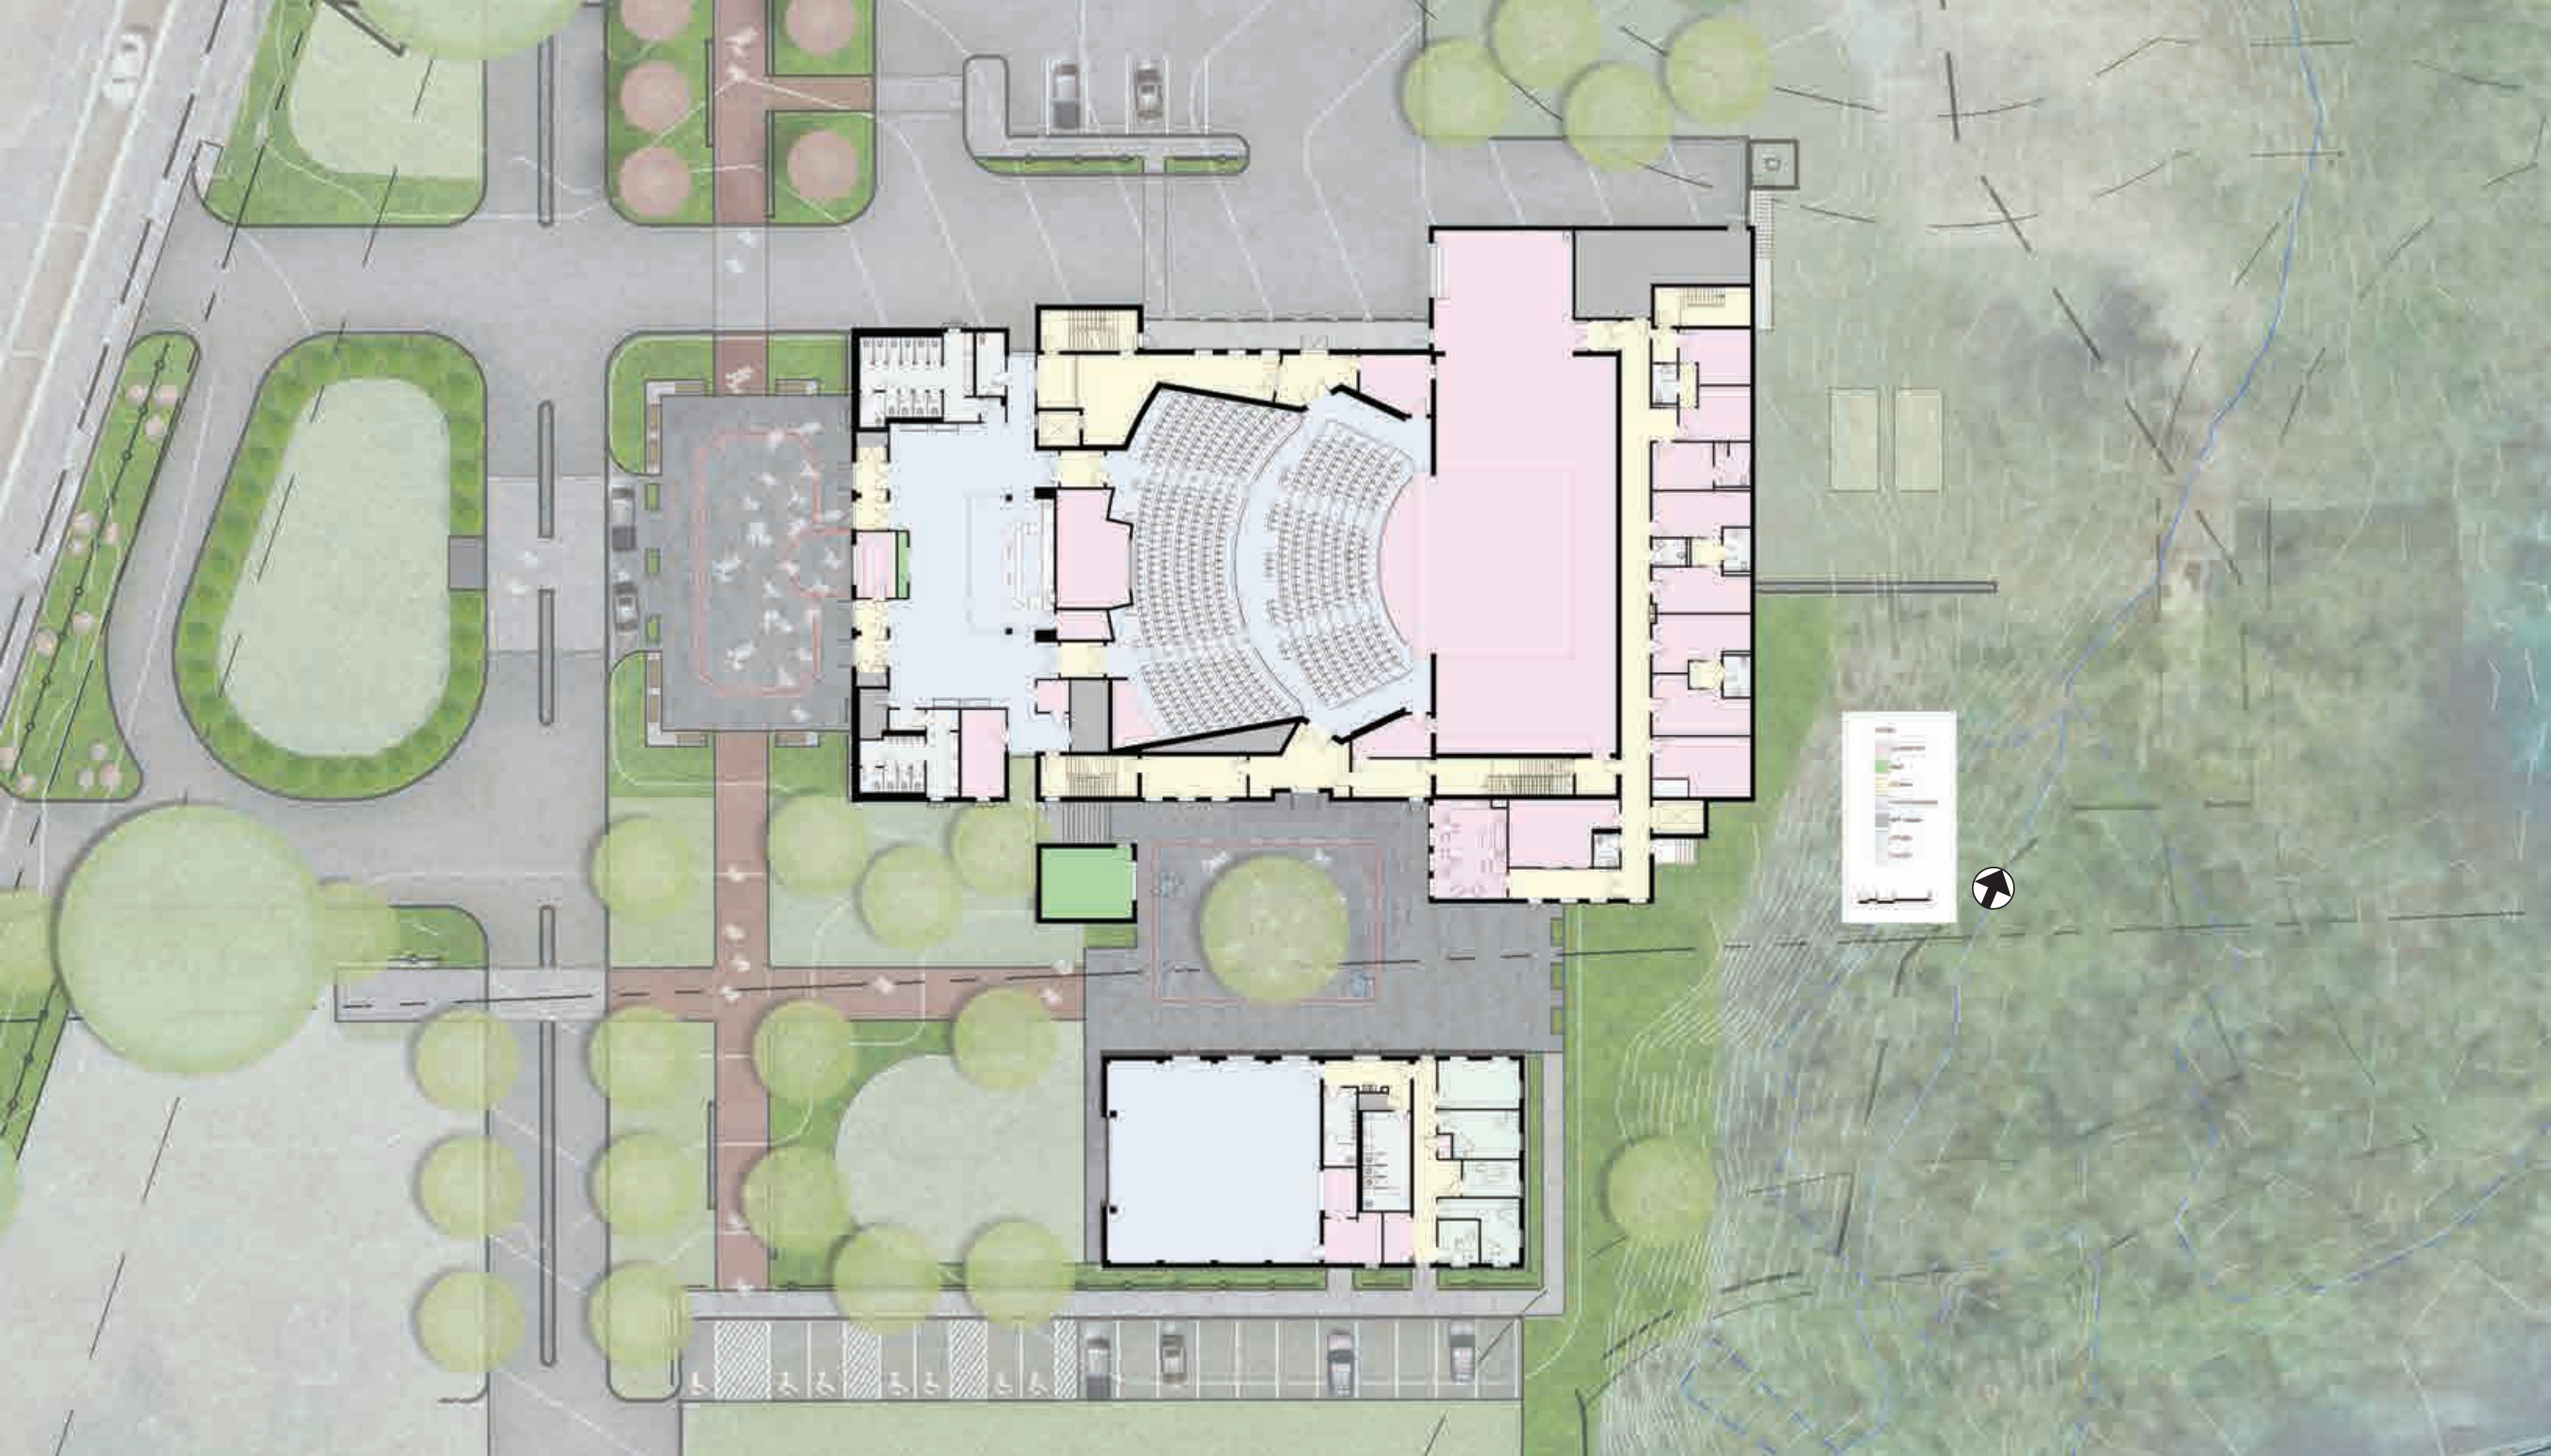

OGUNQUIT PLAYHOUSE

EXTERIOR DESIGN

JCJ ARCHITECTURE

17 DECEMBER 2025

PLAYHOUSE OUTDOOR PATIO

MAIN LEVEL PLAN - THEATER OVERALL SITE

LOWER LEVEL PLAN

THEATER - UPPER LEVEL PLAN

PAVILION PLAN

Proposed Education, Enrichment, and Outreach Center

Proposed Education, Enrichment, and Outreach Center

Proposed Education, Enrichment, and Outreach Center